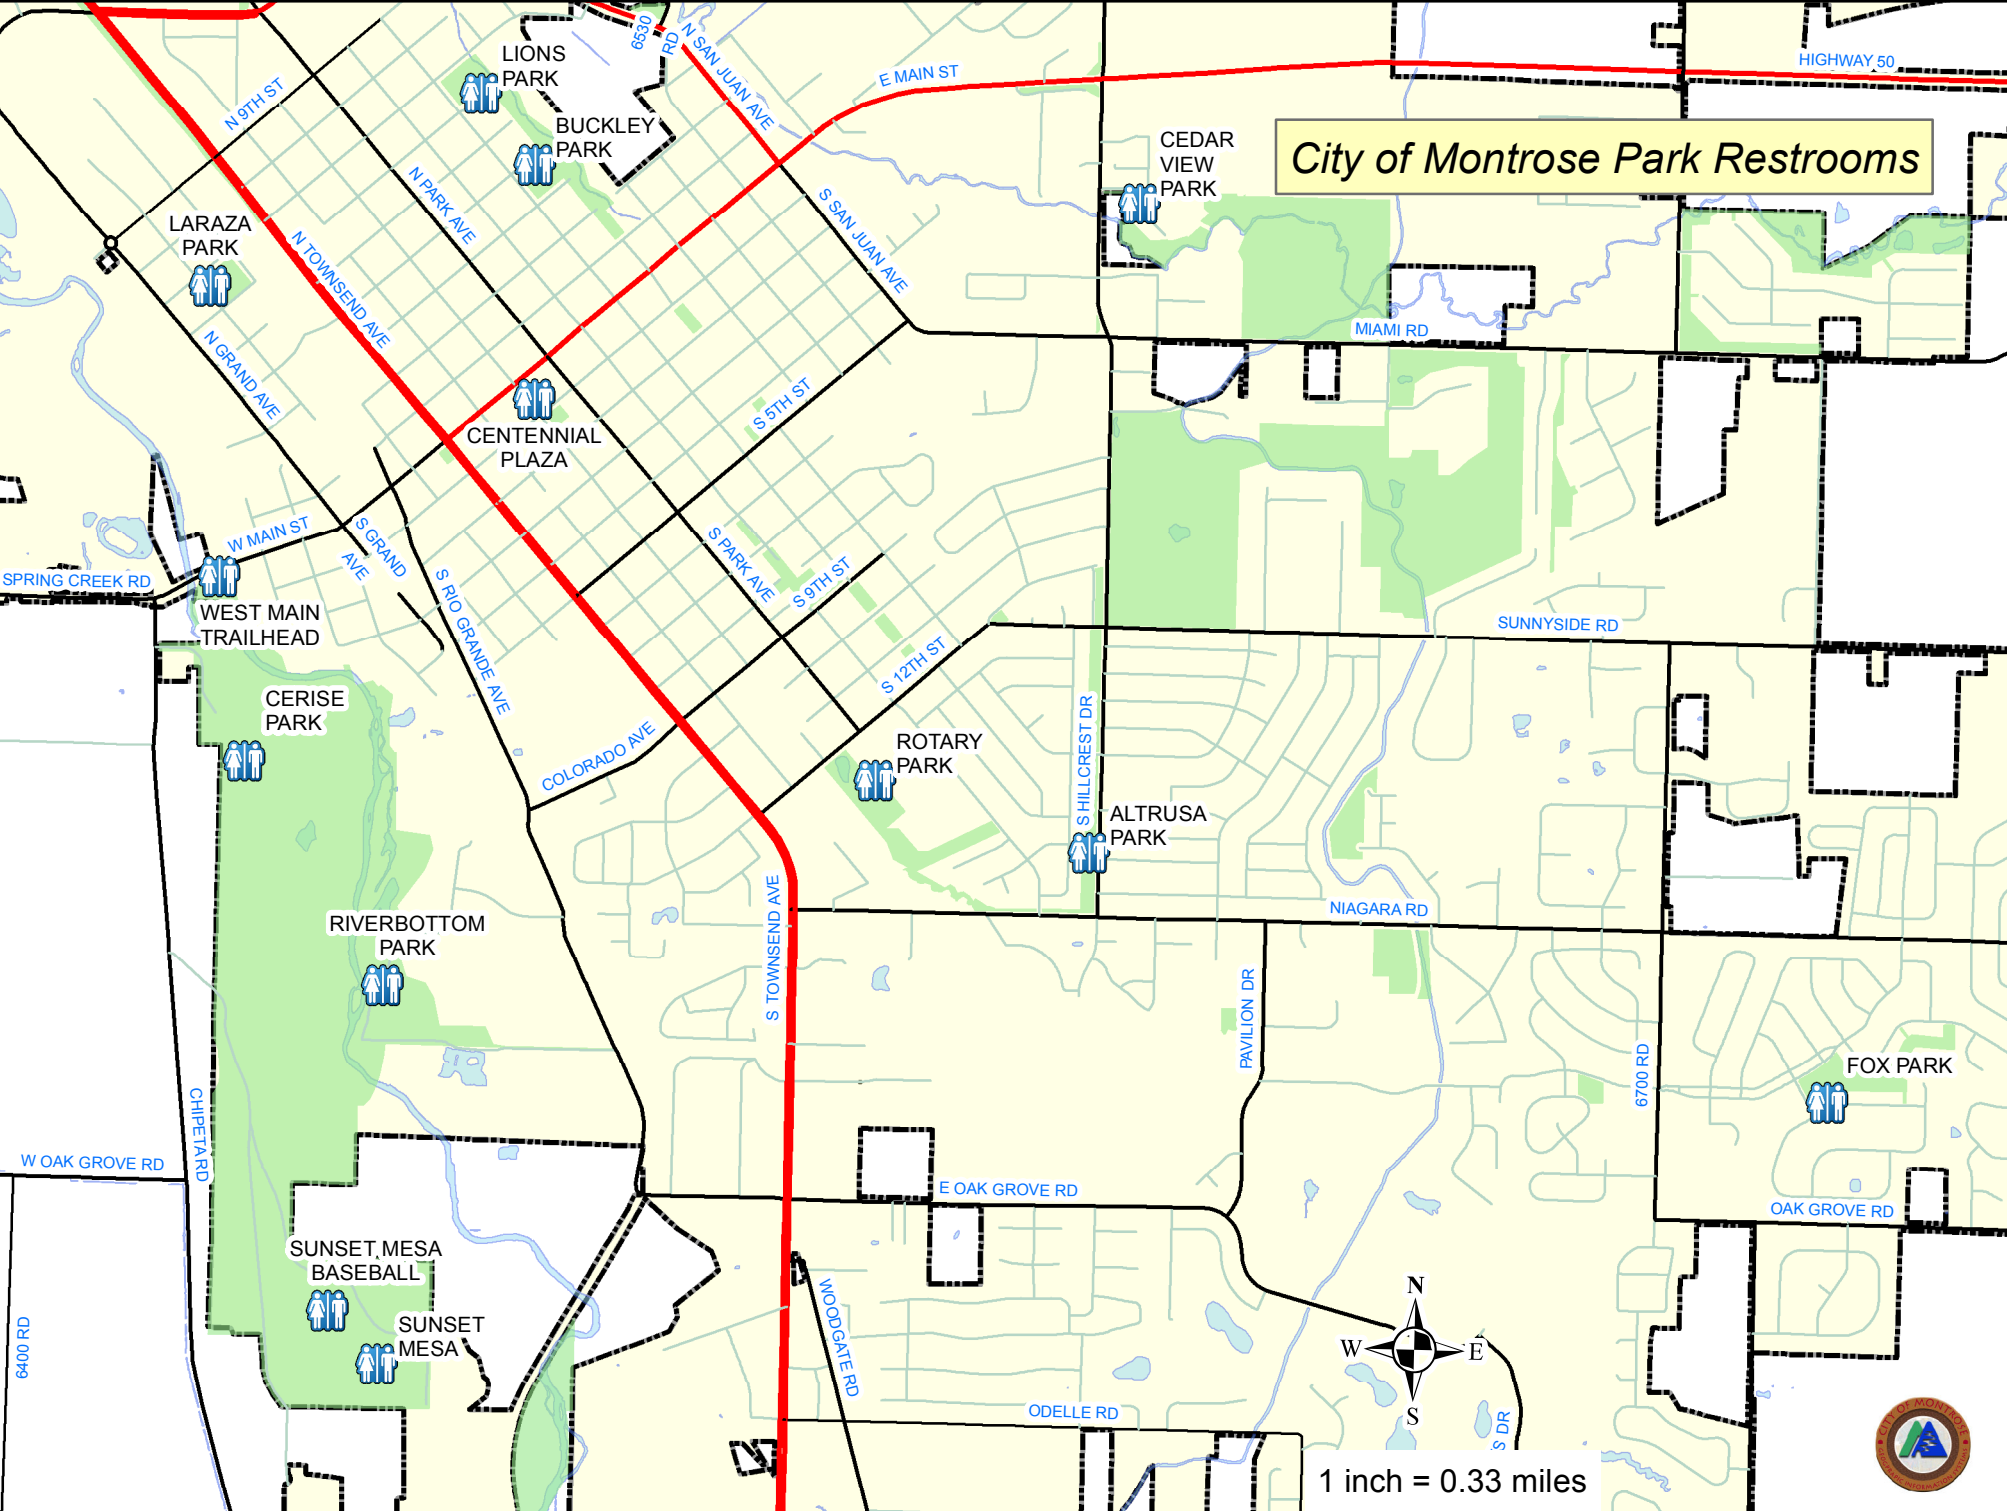

City of Montrose Park Restrooms

1 inch = 0.33 miles