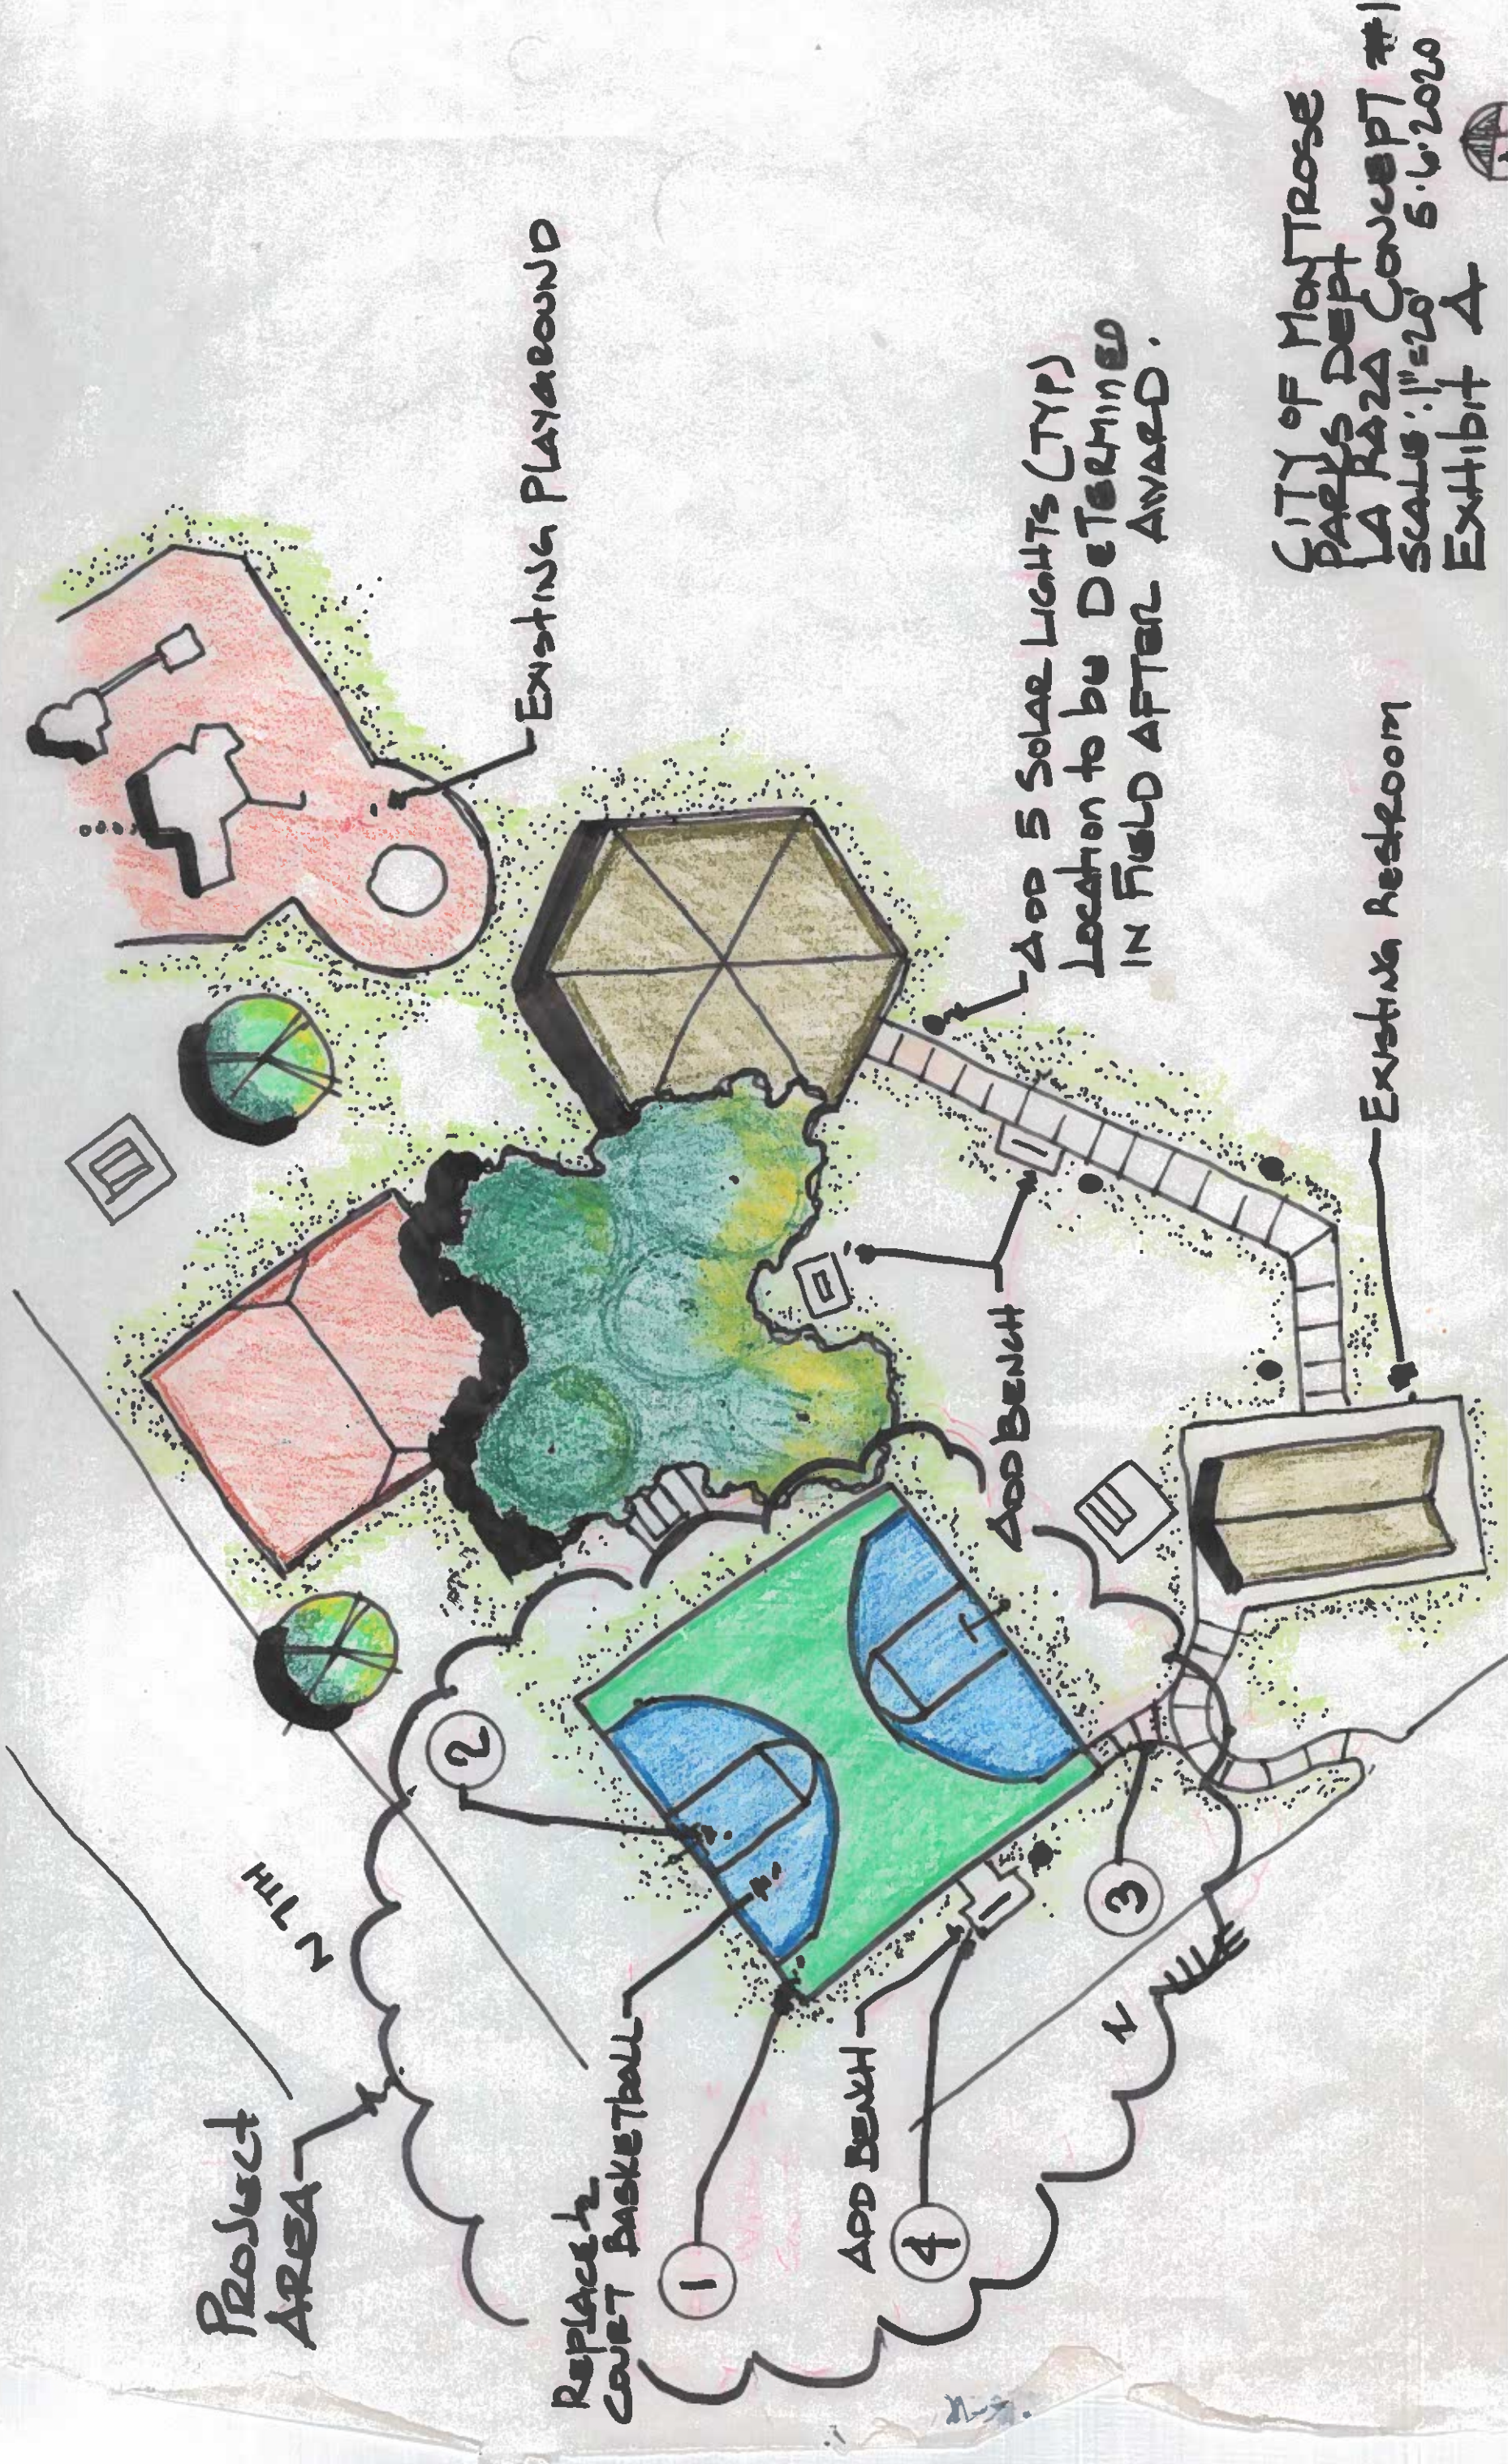

Project AREA

HILL N

Replace COURT BASKETBALL

ADD BENCH

ADD BENCH

ADD 5 SOLAR LIGHTS (TYP)
LOCATION TO BE DETERMINED
IN FIELD AFTER AWARDED.

Existing Restroom

Existing Playground

CITY OF MONTROSE
 PARKS DEPT
 LA RAZA CONCEPT #1
 SCALE: 1"=20' 6.6.2020
 Exhibit A